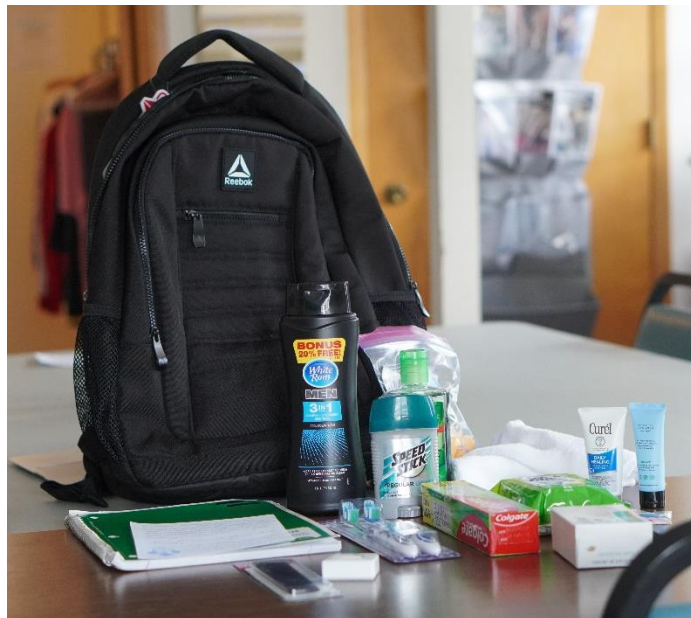

Inside Out Reentry Community Backpack Drives

Help those returning to the community

Returning to the community after incarceration is challenging. To assist individuals with getting a head start, Inside Out Reentry Community provides a backpack filled with hygiene products and other items to aid the transition between incarceration and returning to the community.

What is involved in a Backpack Drive?

Groups such as churches, social action committees, schools, and more - sign up to assist Inside Out with hosting a drive. At these drives, groups will advertise, and collect donations of backpacks and hygiene items. Backpacks are most often requested by men, so male or gender-neutral hygiene products are the biggest need.

What to collect?

Backpack- Standard size
Shampoo and Conditioner
Bar of soap/ Body wash
Wash Cloth
Lotion
Nail Clippers
Deodorant
Toothbrush
Toothpaste
Notebook and Pen

Other items you could include:

T-Shirts	Boxers
Socks	Razors